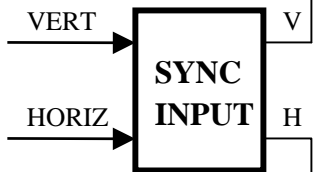

U3000 MONITOR

Block Diagram

SYNC IN

NOTE:

HORIZ. FREQUENCY IS 31.5KHZ., 35KHZ.
VERT. FREQUENCY IS 56 TO 70HZ