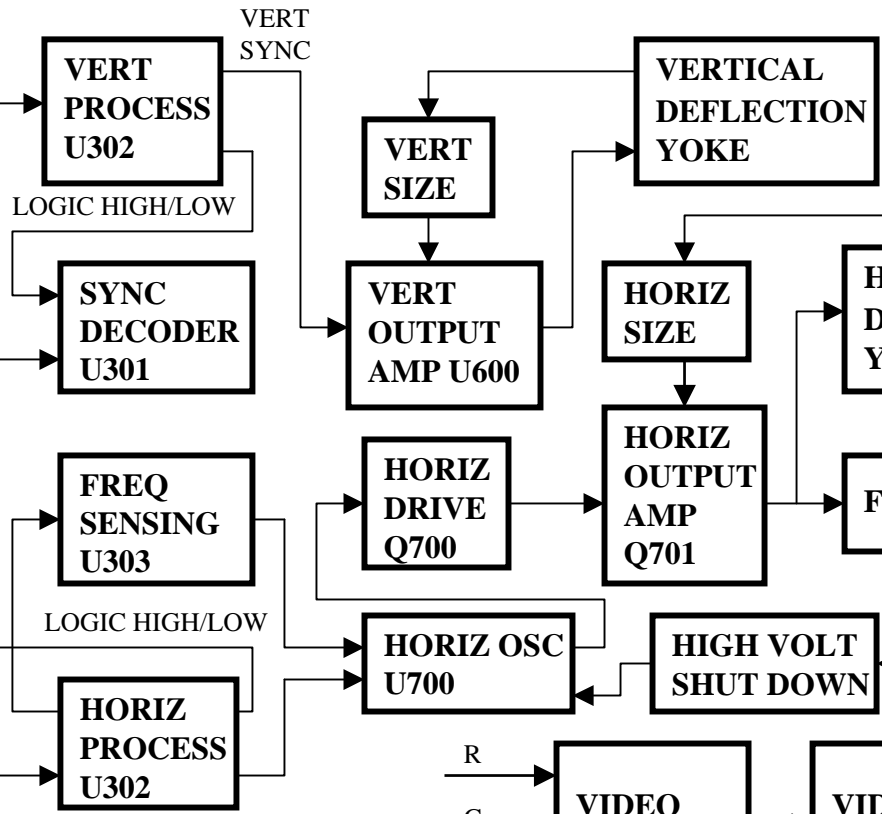

U3000 MONITOR

Block Diagram

SYNC IN

NOTE:

HORIZ. FREQUENCY IS 31.5KHZ., 35KHZ.
VERT. FREQUENCY IS 56 TO 70HZ